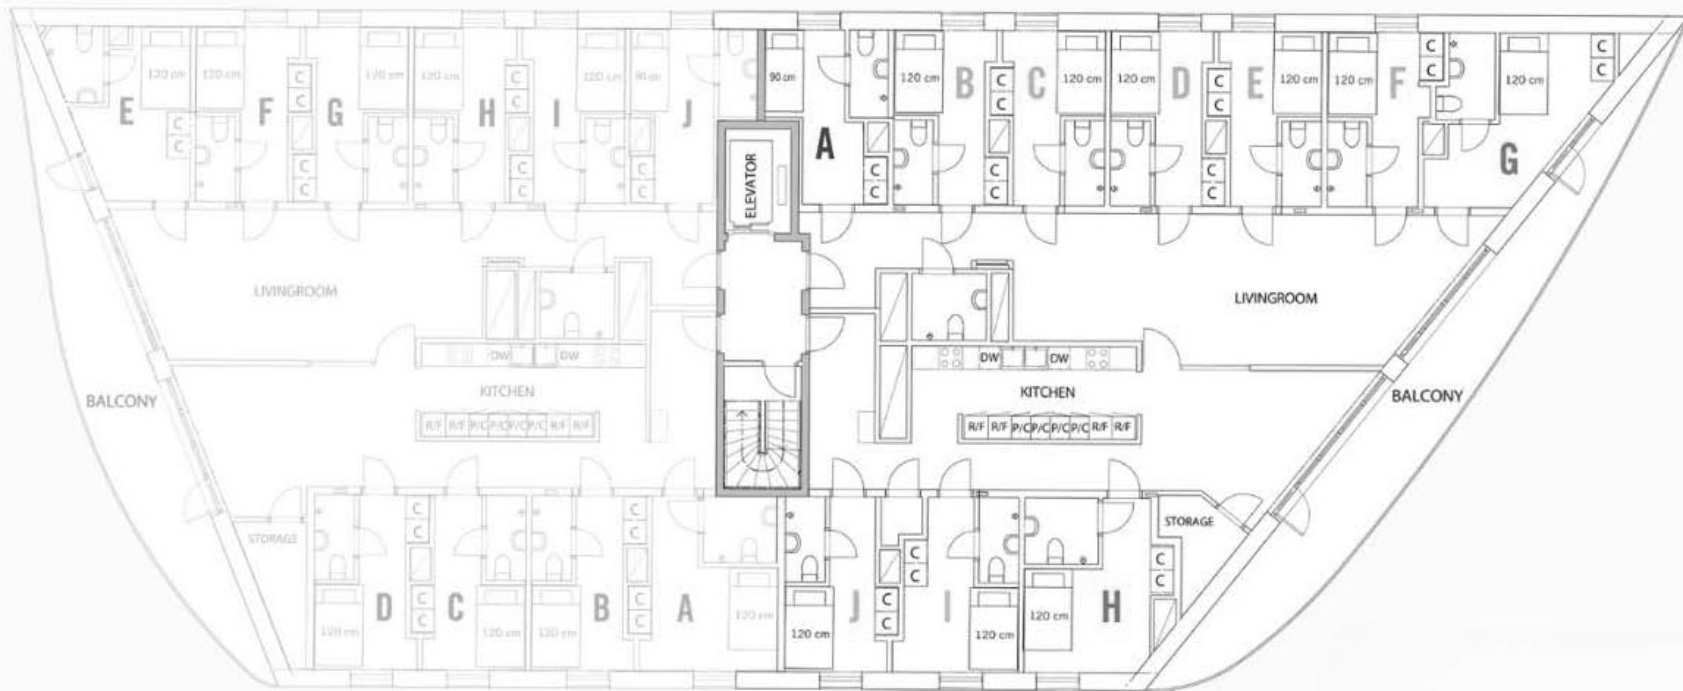

120 cm

C

C C

C

C C

10 room apartment apartments: 22, 32, 42, 52, 62, & 72

Scale may deviate from reality

LP = Laundry pillar (machine & dryer)
 LM = Laundry machine
 DR = Dryer
 DW = Dishwasher
 R/F = Refrigerator & fridge