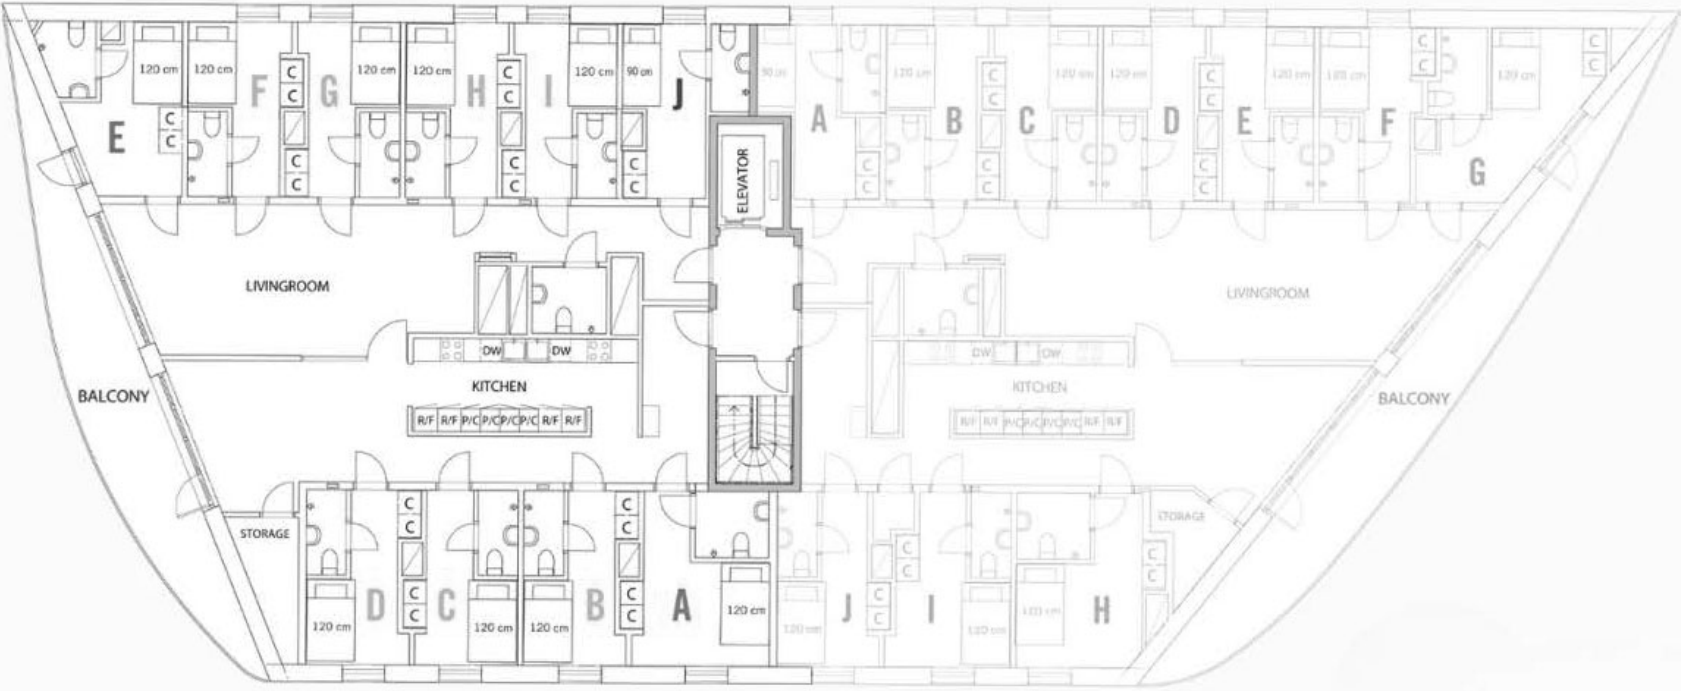

120 cm

10 room apartment apartments: 21, 31, 41, 51, 61 & 71

Scale may deviate from reality

- LP = Laundry pillar (machine & dryer)
- LM = Laundry machine
- DR = Dryer
- DW = Dishwasher
- R/F = Refrigerator & fridge